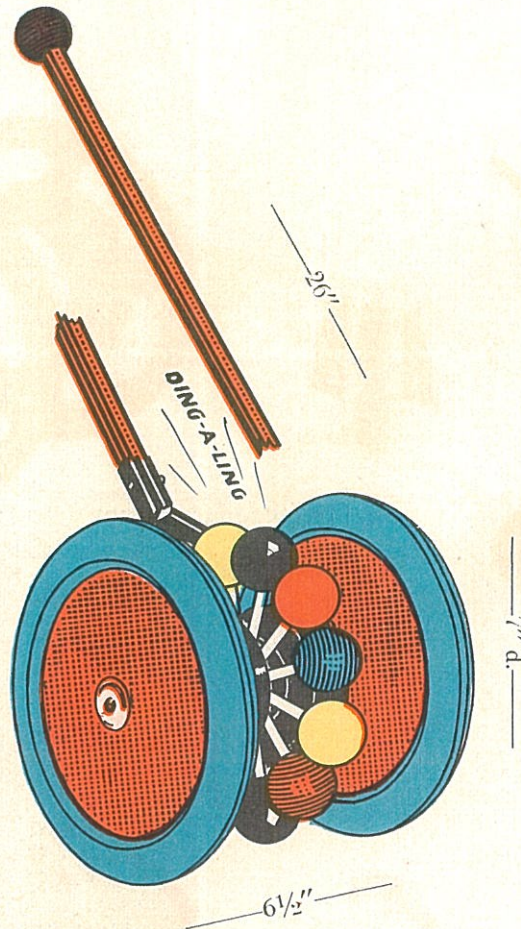

Rainbow Chimes

918 DE LUXE RAINBOW CHIME

- Rubber Tired Wheels
- Polished Gongs
- Double Chime
- Revolving Colored Balls
- Rainbow Effect
- Pastel Colors

Cost.....
 Sell.....

3 pieces in box
Standard carton 1½ doz.
44 lbs. per carton

919 DE LUXE RAINBOW HOBBY CHIME

- Rubber Tired Wheels
- Polished Gongs
- Head Beautifully Lithographed in four colors
- Revolving Colored Balls
- Rainbow Effect
- Pastel Colors

Cost.....
 Sell.....

3 pieces in box
Standard carton 1½ doz.
54 lbs. per carton